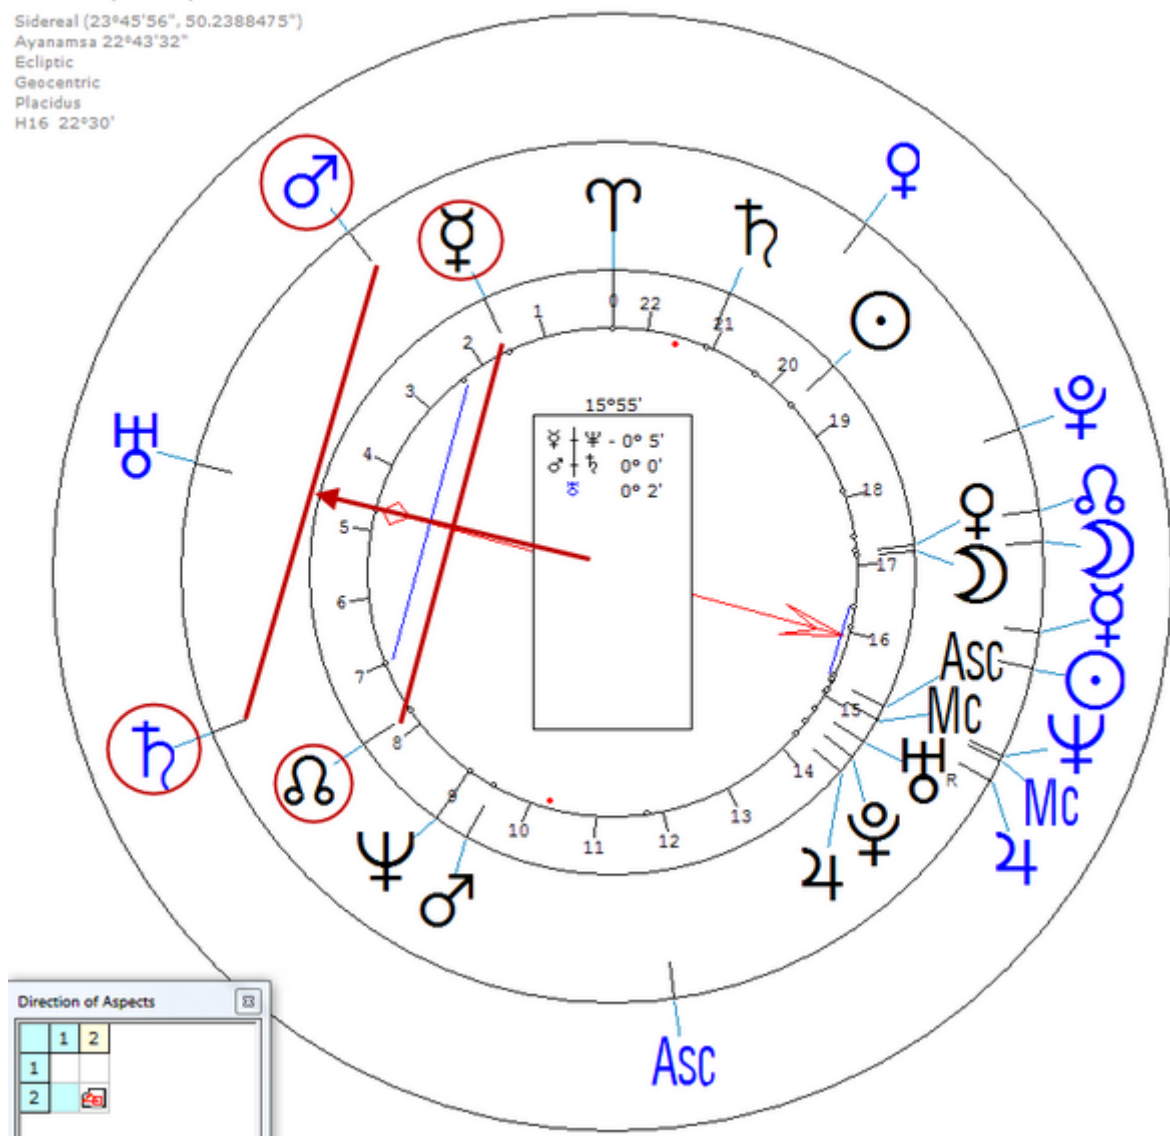

Bruce, Lenny

13 October 1925 at 11:24 (= 11:24 AM)Mineola, New York, 40n45, 73w38

American satirical nightclub comedian.

<https://www.astro.com/astro-databank/Bruce,_Lenny>

Death by Suicide 3 August 1966 in Hollywood(Heroin overdose, age 40)

Progressed Lunar Return (Harmonic 16)

Lunar $\♂/\♃ = ♀_n / \♁_n$

Bruce, Lenny

13 October 1925 Tue 11:24 (GMT-5) 40°44'57"N 73°38'28"W
Mineola NY, Nassau, USA

Sidereal (23°45'56", 50.2388475")

Ayanamsa 22°43'32"

Ecliptic

Geocentric

Placidus

H16 22°30'